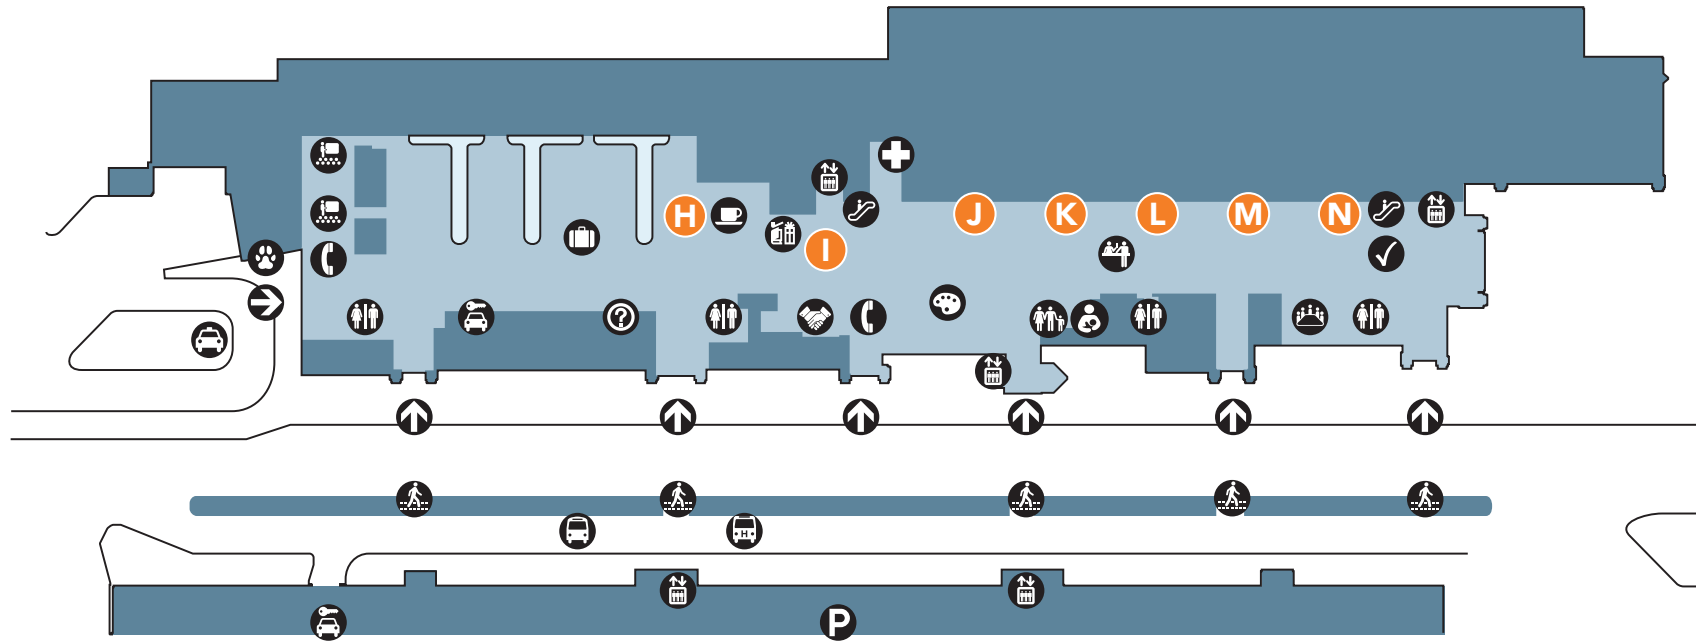

Concourse Level

Legend

- | | |
|--------------------|-----------------------|
| Administration | Mother's Lounge |
| Business Center | Parking Ramp |
| Chair Massage | Pedestrian Skywalk |
| Coffee Bistro | Restrooms (Men/Women) |
| Elevator | Security Checkpoint |
| Escalator & Stairs | Telephone |
| Food | TSA PreCheck |
| Gift Shop | |

Food

- A** Vinoteca Wine & Tapas
- B** Metcalfe's Local to Go
- C** Mad Town Gastropub
- D** Ancora Artisan Coffee & Tea

Gift Shop

- E** Madison XPress
- F** CNBC News - Madison
- G** Madison XChange

Ticketing Level

Legend

- | | | |
|--------------------|-----------------------|----------------------------------|
| Art Court | Gift Shop | Robert B. Skuldt Conference Room |
| Baggage Claim | Greeters Lounge | Taxi |
| Bus Stop | Hotel Shuttle | Telephone |
| Car Rental | Information | Terminal Entry/Exit |
| Coffee Bistro | Meeting Room | Ticketing |
| Elevator | Parking Ramp | TSA PreCheck |
| Escalator & Stairs | Pedestrian Crosswalk | |
| Family Lounge | Pet Relief | |
| First Aid | Restrooms (Men/Women) | |

Food

- Ancora Artisan Coffee & Tea

Gift Shop

- Lake Country Travel Mart

Ticketing

- Delta Air Lines
- United Airlines
- Frontier Airlines
- American Airlines
- Sun Country Airlines