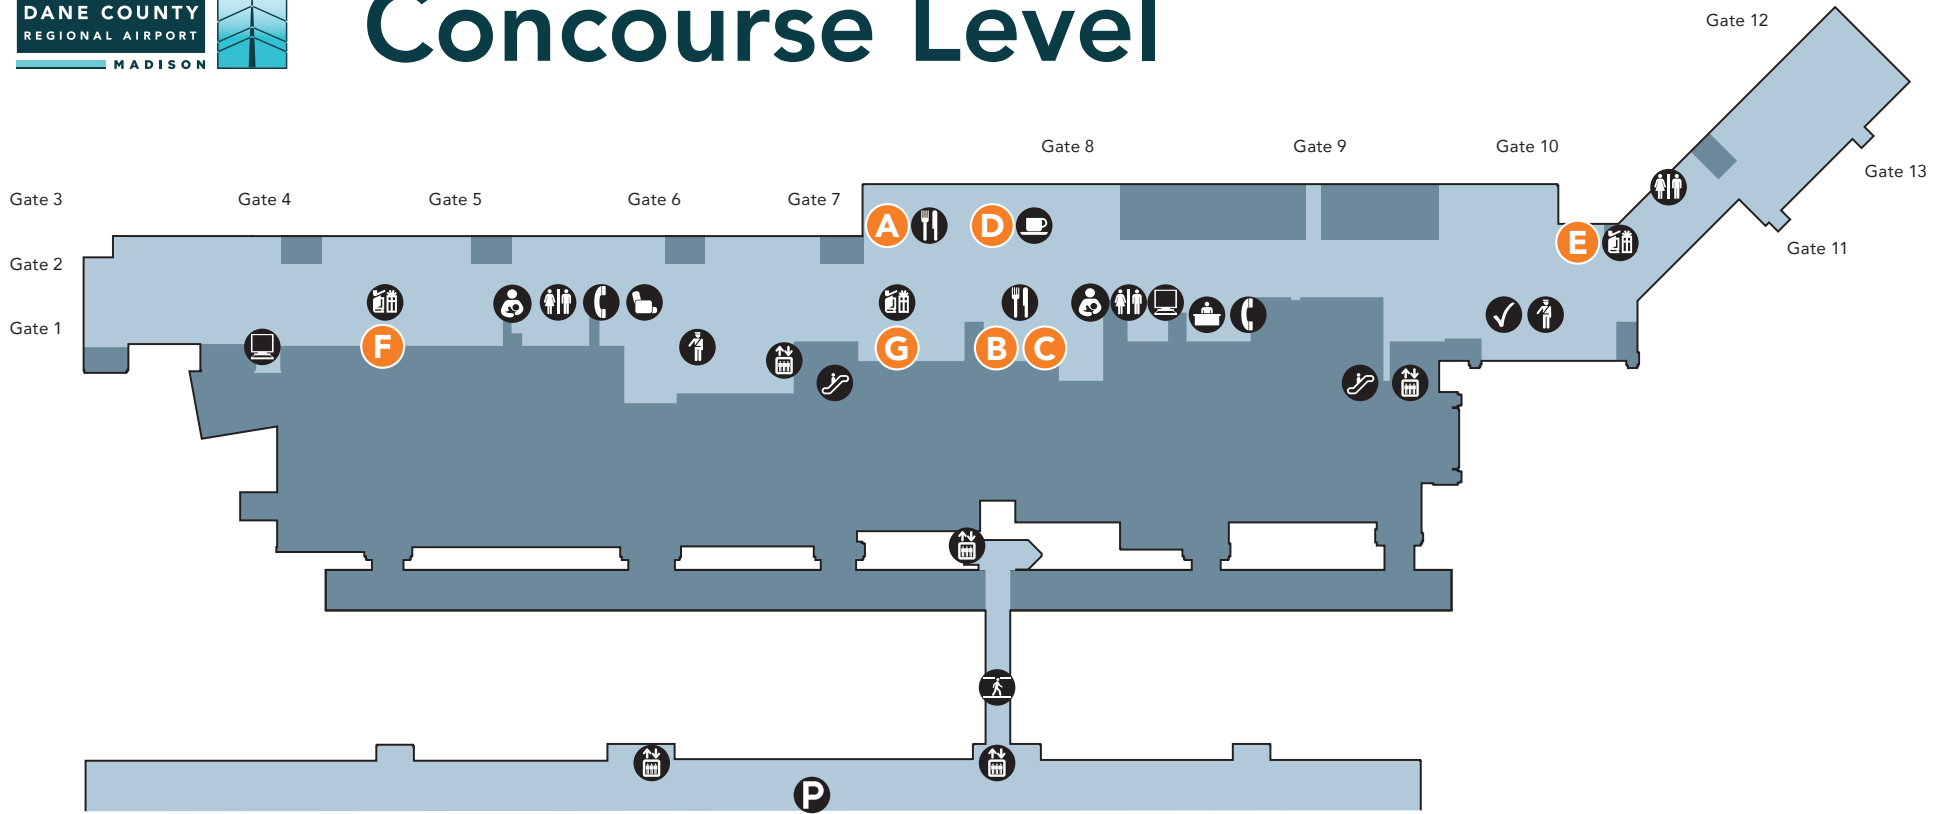

Concourse Level

Legend

- | | |
|--------------------|-----------------------|
| Administration | Mother's Lounge |
| Business Center | Parking Ramp |
| Chair Massage | Pedestrian Skywalk |
| Coffee Bistro | Restrooms (Men/Women) |
| Elevator | Security Checkpoint |
| Escalator & Stairs | Telephone |
| Food | TSA PreCheck |
| Gift Shop | |

Food

- A** Vinoteca Wine & Tapas
- B** Metcalfe's Local to Go
- C** Mad Town Gastropub
- D** Ancora Artisan Coffee & Tea

Gift Shop

- E** Madison XPress
- F** CNBC News - Madison
- G** Madison XChange

Ticketing Level

Legend

- | | | |
|--------------------|-----------------------|----------------------------------|
| Art Court | Gift Shop | Robert B. Skuldt Conference Room |
| Baggage Claim | Greeters Lounge | Taxi |
| Bus Stop | Hotel Shuttle | Telephone |
| Car Rental | Information | Terminal Entry/Exit |
| Coffee Bistro | Meeting Room | Ticketing |
| Elevator | Parking Ramp | TSA PreCheck |
| Escalator & Stairs | Pedestrian Crosswalk | |
| Family Lounge | Pet Relief | |
| First Aid | Restrooms (Men/Women) | |

Food

- Ancora Artisan Coffee & Tea

Gift Shop

- Lake Country Travel Mart

Ticketing

- Delta Air Lines
- United Airlines
- Frontier Airlines
- American Airlines
- Sun Country Airlines